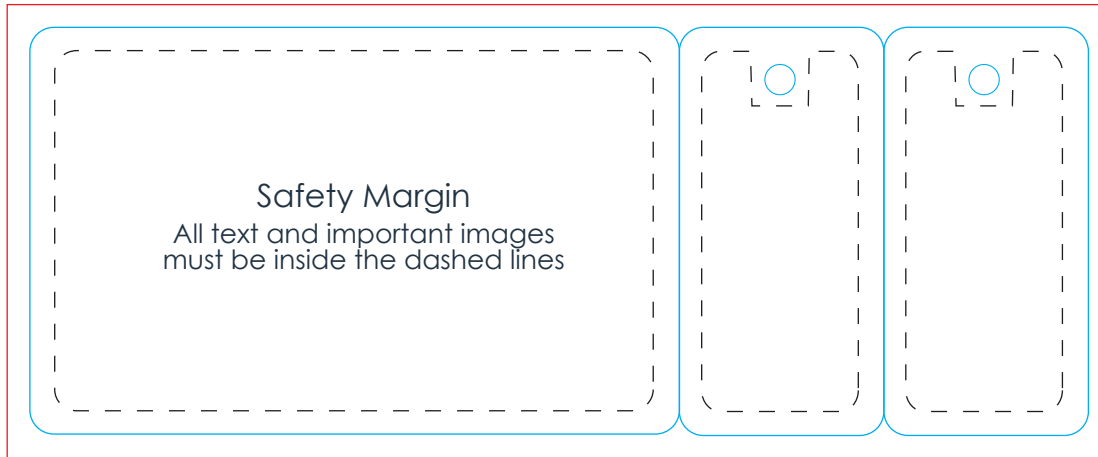

Card Plus 2 Key Tags Size: 140mmx54mm

OVERALL BLEED DIMENSIONS: 146x60mm
FINISHED DIMENSIONS: 140mmx54mm

If a picture or colored area touch the edges of the card
please extend them to form the bleed.

FRONT