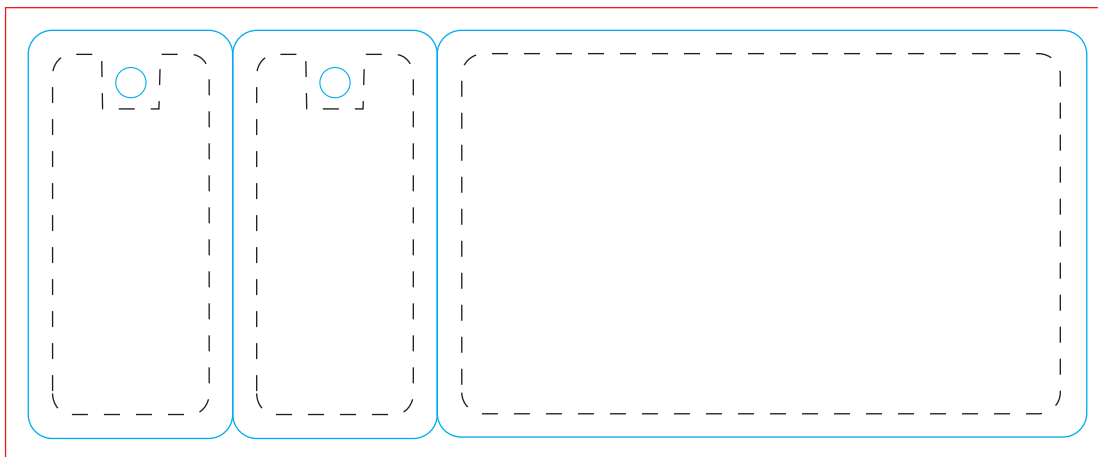

Card Plus 2 Key Tags Size: 140mmx54mm

OVERALL BLEED DIMENSIONS: 146x60mm
FINISHED DIMENSIONS: 140mmx54mm

If a picture or colored area touch the edges of the card
please extend them to form the bleed.

FRONT